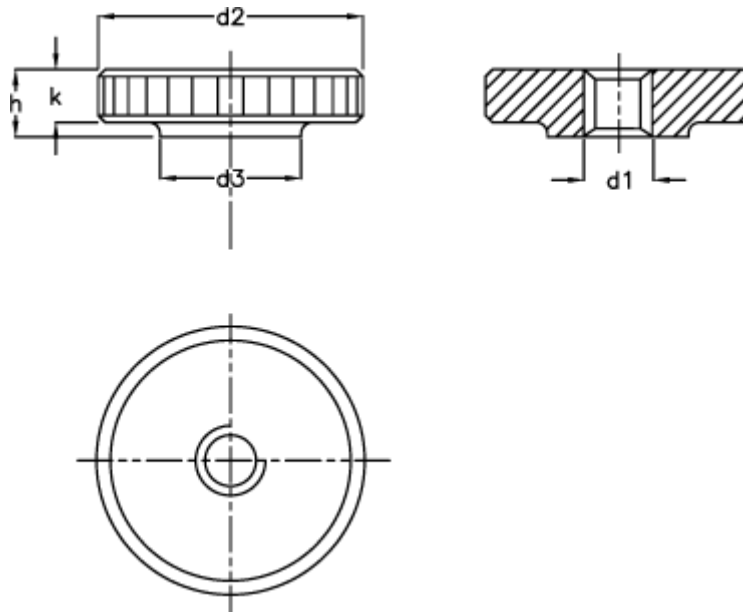

Article number: 207025051

Description: E+G Steel flat knurled nut DIN 467-M3-NI

Measures

$d_1 = M3$

$d_2 = 12$

$d_3 = 6$

$h = 3$

$K = 2.5$